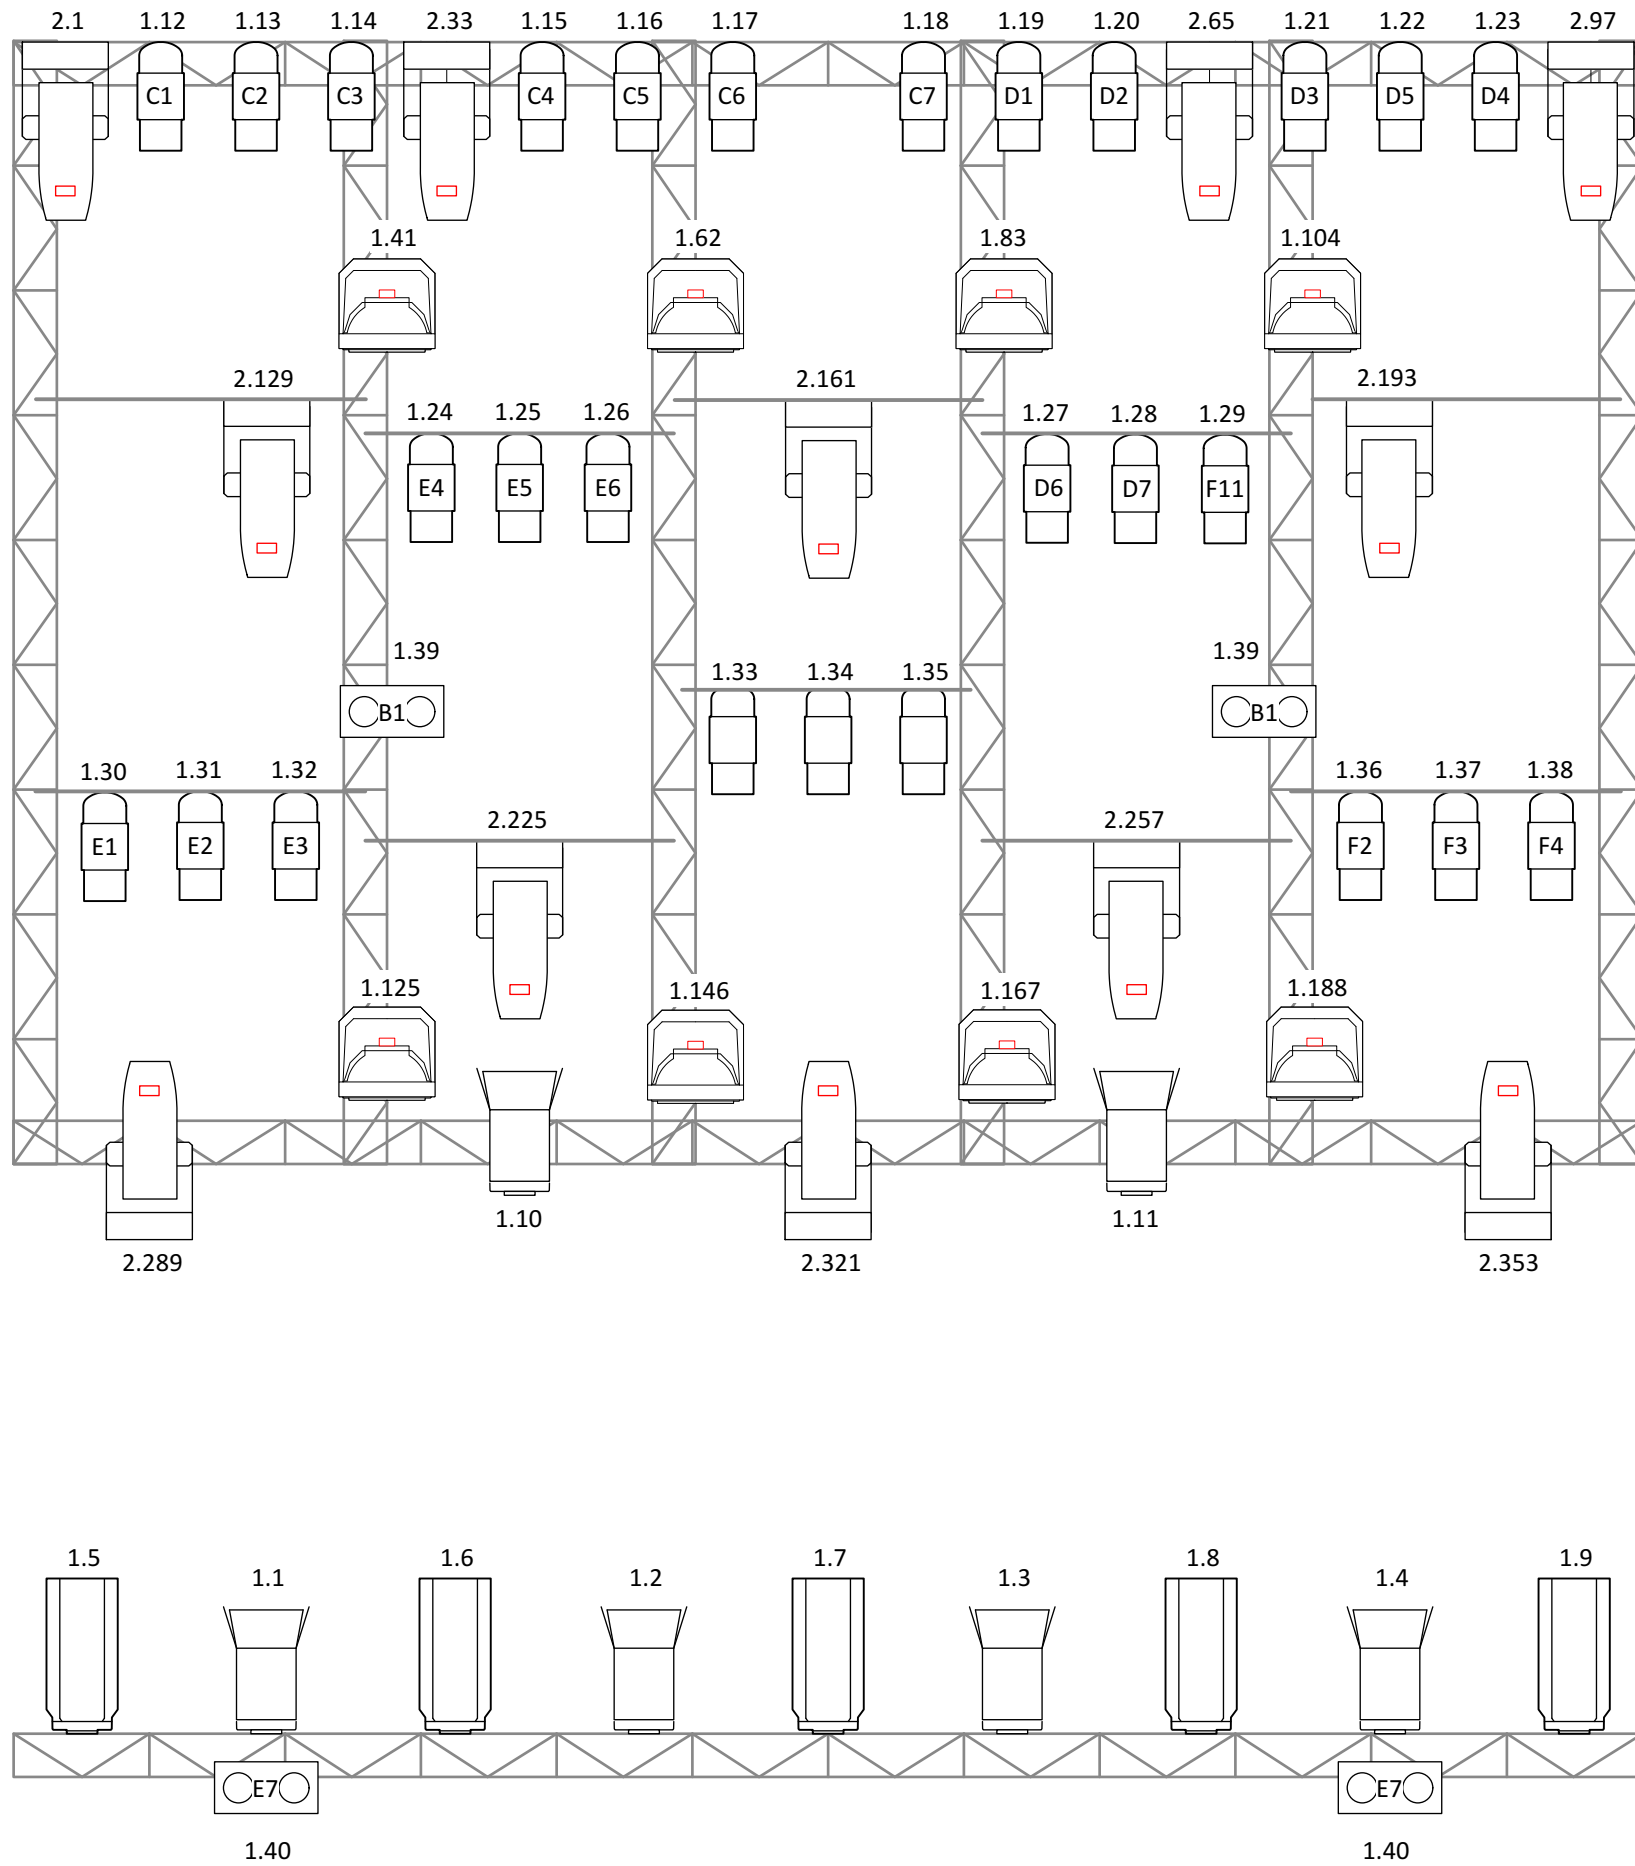

1.301 1.322 1.343 1.364 1.385 1.406 1.427 1.448

LOCATION ON FLOOR

LEGEND:

X.XXX = LINE. ADDRESS

HAZER

ROBE SPIKE

MODE 2 = CH 21

ROBE VIVA CMY

MODE 1 = CH 32

ROBIN 300 LED WASH

MODE 2 = CH 21

PAR (OW)

SPOTLIGHT Led Profil

BLINDER

SPOTLIGHT 50 Led FRESNEL

LIGHT OVERWIEV GODSET

Date: 03. apr. 2022

Kløvervej 25 11. th, 6000 Kolding Tel : +45 2441 4066
Email: kaare@black-arch.dk web. black-arch.dk

1.501
1.502
1.503 Fan

1.504
1.505
1.506 Fan

1.40

1.40